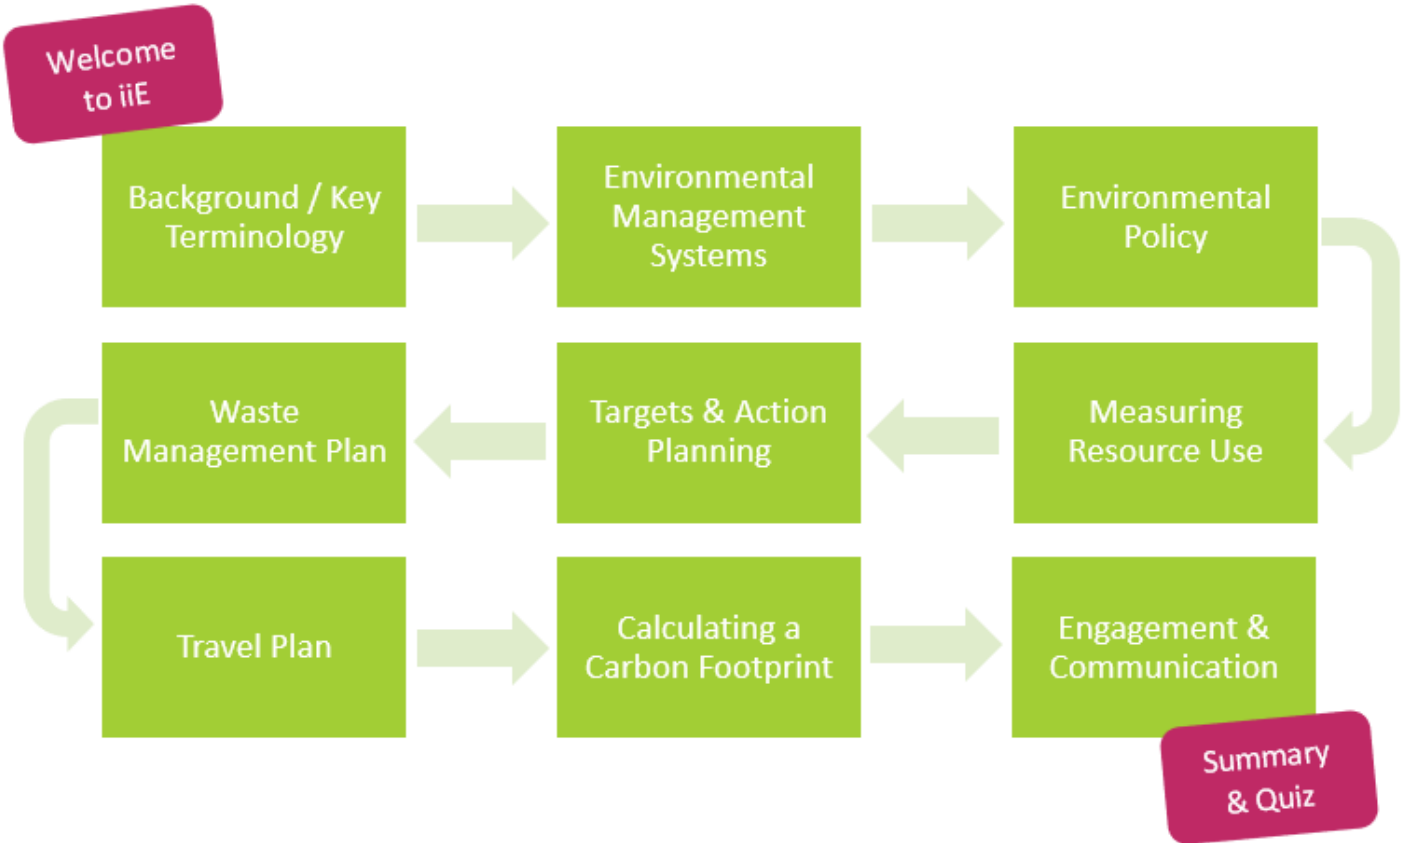

**INVESTORS
IN THE
ENVIRONMENT**

Green Champion

Course Specification

Lesson	Structure
Welcome to iiE	<ul style="list-style-type: none"> • Introduction video outlining the course & what it covers
Key Terminology	<ul style="list-style-type: none"> • Sustainability – What does it really mean? • The Planetary boundaries & SDG's • Understanding your organisation impacts
Improving your Environmental Performance	<ul style="list-style-type: none"> • Environmental Management Systems • Plan-Do-Check-Act Model • Building an EMS manual • Key Learnings • Improving your Environmental Performance – Quick Quiz
Developing an Environmental Policy	<ul style="list-style-type: none"> • What is an Environmental Policy? • Carrying out an Environmental Review • Senior Management Engagement • What should be included? • Key Learnings • Short Quiz
Measuring & Understanding Resource Use	<ul style="list-style-type: none"> • Why should we measure data? • Where do we start? • Resource Review • Short Quiz